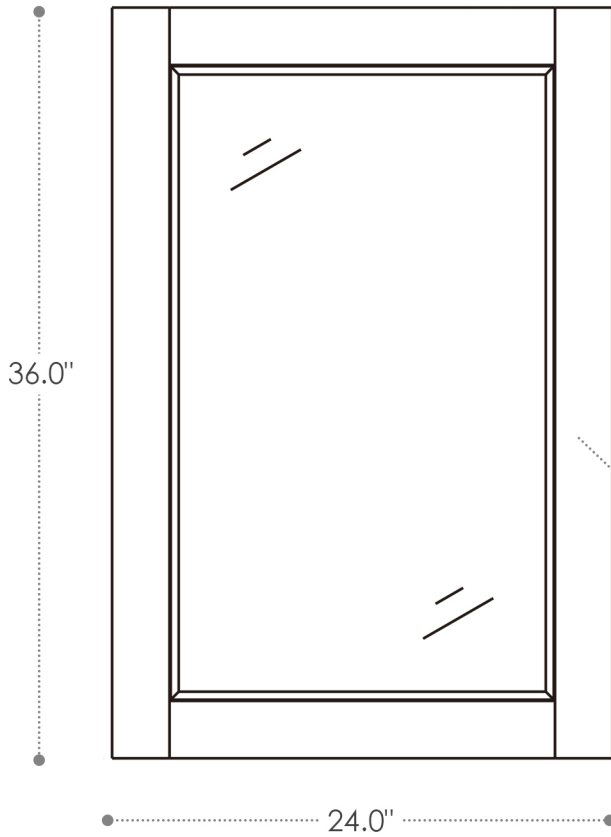

ALTAIR

FASHION BATHROOM LIFE

Altair Inc.

Ivy

24"W x 36"H

Wood Mirror

24.0W×0.9D×36.0H inches

INSTALLATION SPECIFICATION

SKU	531024-MIR-BN		
Product Title	Ivy 24"W x 36"H Wood Mirror		
Overall Dimensions	24 in W x 0.9 in D x 36 in H		
Materials	Solid wood and long-lasting plywood		
Color	Brown Oak	Shape	Rectangle
Installation Type	Wall mounted	Net Weight(lbs)	17
Glass Thickness	0.9 inch	Orientation	Vertical
Assembly Required	No	Mounting Bracket	Yes

All measurements are approximate. Measurements may vary +/-1/2".